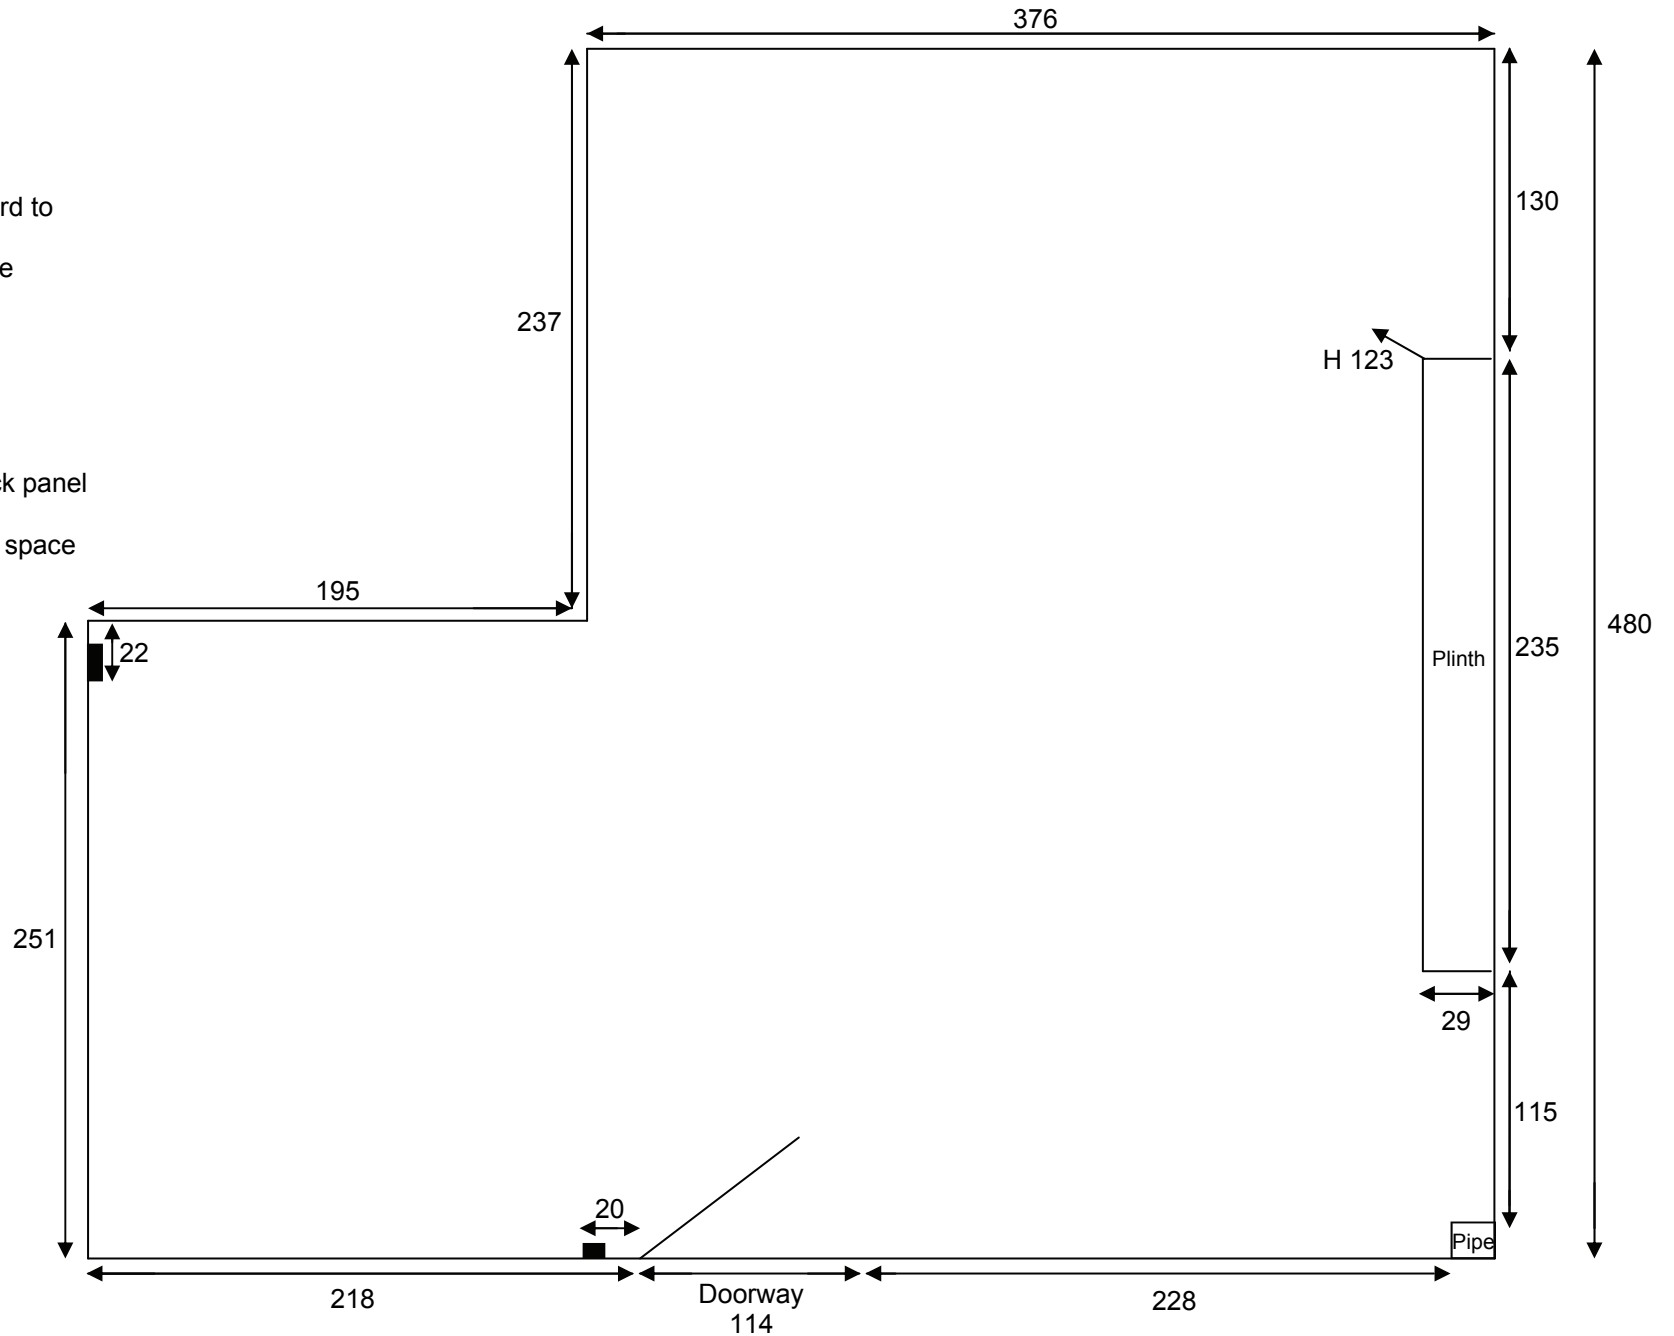

The Gallery at HAC

Dimensions

All measurements in cm

Light switch 

Height of space from skirting board to hanging rail is 251 cm.
There is no hanging rail above the permanent plinth.

4 additional plinths are available:
L40 x W40 x H104
L60 x W60 x H80
L60 x W60 x H85
L48 x W26 x H107 with open back panel

There is a fire extinguisher in the space
W30 x H75

The Gallery at HAC Lighting

All measurements in cm

- Plug socket 
- Light switch 
- Lighting track 

30 halogen bulbs hang from the lighting track